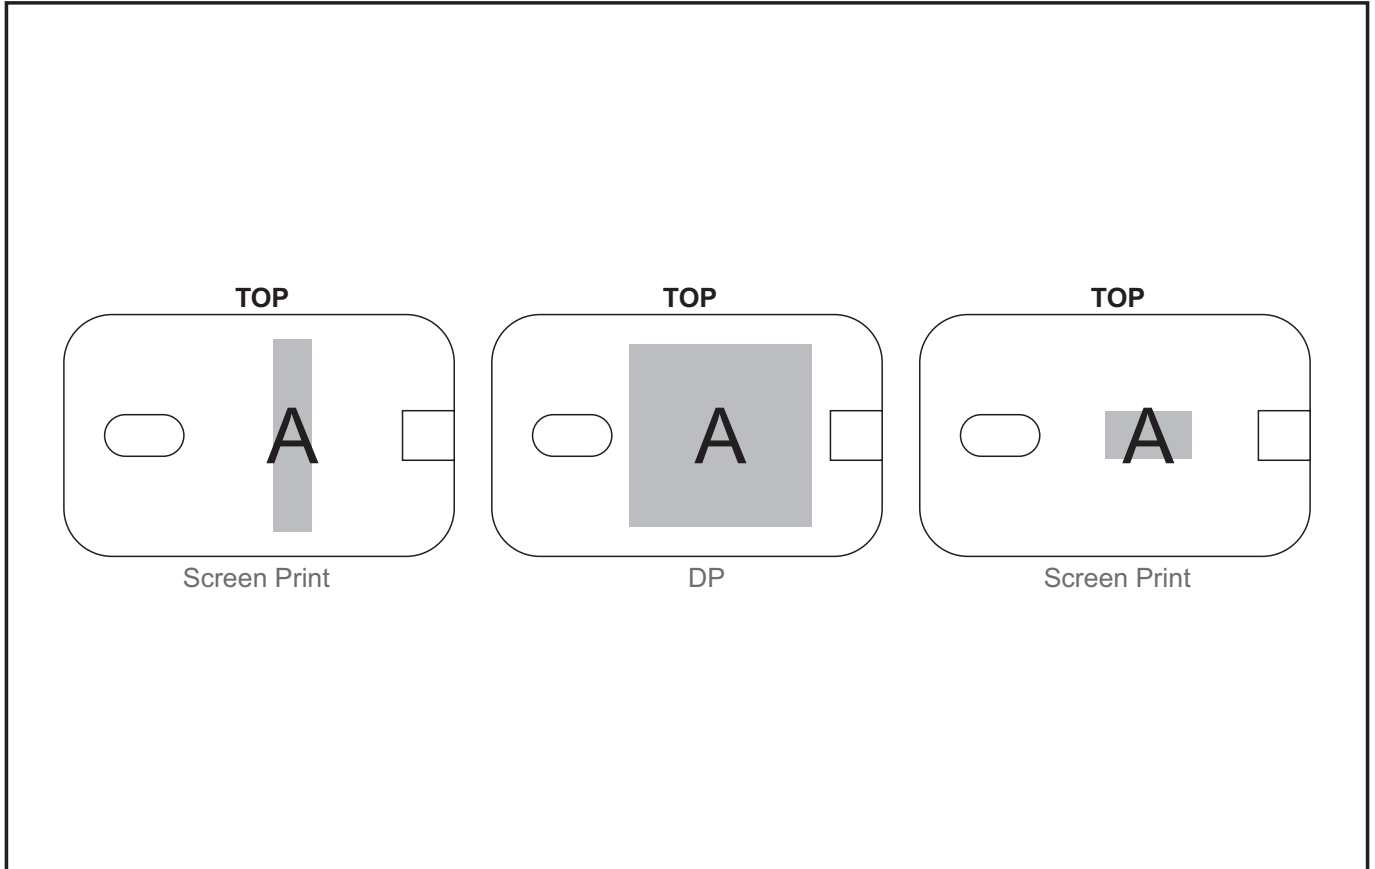

GIFT-17470

Okiyo Machi Wheat Straw Lunchbox

Need to know:

- Includes 1Colour, 1-Position Screen Print (setup fee applies)

Branding Options:

Position A

1. Screen Print (SA) - 1 colour
Size: 100mm wide x 20mm high
2. Direct to Product (DP) - Full colour
Size: 95mm wide x 95mm high
3. Pad Print (PA) 2 - 4 Colour
Size: 45mm wide x 25mm high